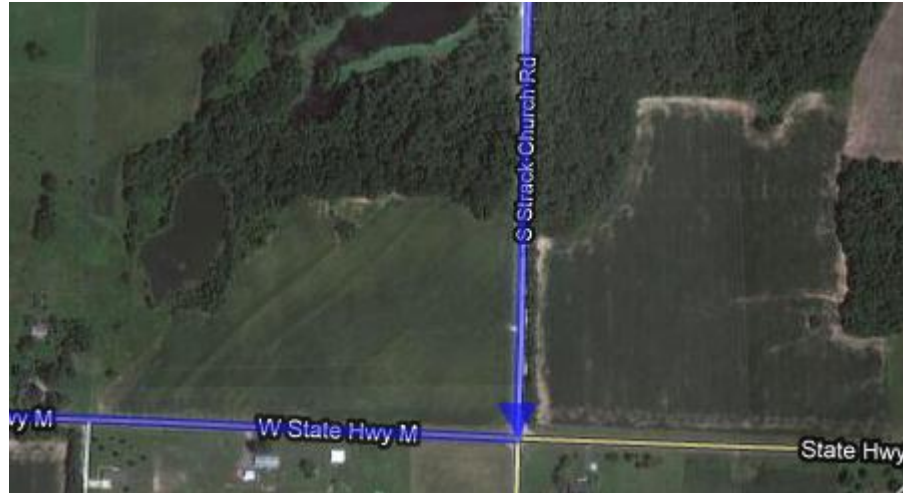

Direction to Reifsnider State Park Open Shooting Range (From the O'fallon MO area)

1. 70 West to Exit 199 (about 11 miles west of the 40/64 interchange). Turn left off exit, and then turn right on Old U.S. 40 / E Veterans Memorial Pkwy

2. Take Old U.S. 40 / E Veterans Memorial Pkwy west for about 2 miles and turn LEFT on S Strack Church Rd.

3. Go south on S Strack Church Rd for about 1.1 miles, then turn right on W State Hwy M

4. Take W State Hwy M west for 1 mile, then turn LEFT on Schuetzen Ground Rd

5. Take Schuetzen Ground Rd south for 2.8 miles (be careful, easy to miss turn) then turn RIGHT on Ref Sneider Park Rd

6. It's about 1.9 miles to the range. At about 1.6 miles, you have a place where you can go left or right (see image below). Stay to the right, and it's another 0.3 miles.

There is a creek you have to drive through. If it's been raining, recommend you drive a 4X4.