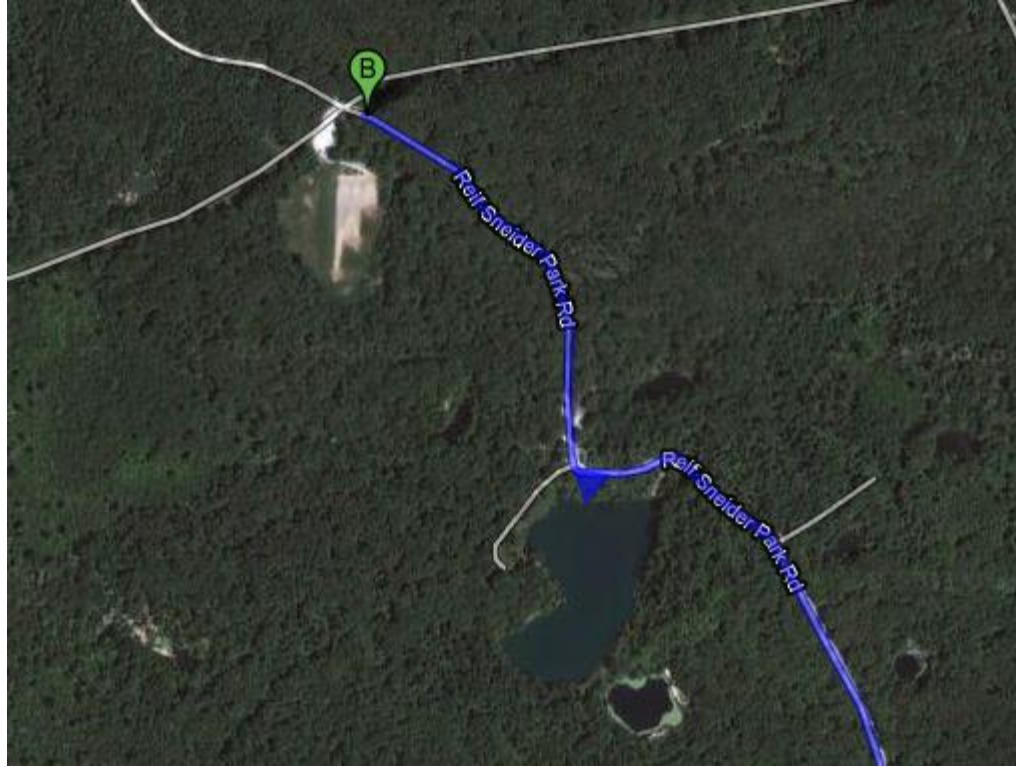

Direction to Reifsnider State Park Open Shooting Range (From the O'fallon MO area)

1. 70 West to Exit 199 (about 11 miles west of the 40/64 interchange). Turn left off exit, and then turn right on Old U.S. 40 / E Veterans Memorial Pkwy

2. Take Old U.S. 40 / E Veterans Memorial Pkwy west for about 2 miles and turn LEFT on S Strack Church Rd.

3. Go south on S Strack Church Rd for about 1.1 miles, then turn right on W State Hwy M

4. Take W State Hwy M west for 1 mile, then turn LEFT on Schuetzen Ground Rd

5. Take Schuetzen Ground Rd south for 2.8 miles (be careful, easy to miss turn) then turn RIGHT on Ref Sneider Park Rd

6. It's about 1.9 miles to the range. At about 1.6 miles, you have a place where you can go left or right (see image below). Stay to the right, and it's another 0.3 miles.

There is a creek you have to drive through. If it's been raining, recommend you drive a 4X4.