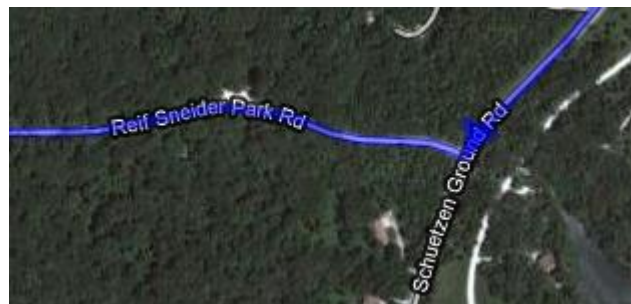

Direction to Reifsnider State Park Open Shooting Range (From the O'fallon MO area)

1. 70 West to Exit 199 (about 11 miles west of the 40/64 interchange). Turn left off exit, and then turn right on Old U.S. 40 / E Veterans Memorial Pkwy

2. Take Old U.S. 40 / E Veterans Memorial Pkwy west for about 2 miles and turn LEFT on S Strack Church Rd.

3. Go south on S Strack Church Rd for about 1.1 miles, then turn right on W State Hwy M

4. Take W State Hwy M west for 1 mile, then turn LEFT on Schuetzen Ground Rd

5. Take Schuetzen Ground Rd south for 2.8 miles (be careful, easy to miss turn) then turn RIGHT on Ref Sneider Park Rd

6. It's about 1.9 miles to the range. At about 1.6 miles, you have a place where you can go left or right (see image below). Stay to the right, and it's another 0.3 miles.

There is a creek you have to drive through. If it's been raining, recommend you drive a 4X4.