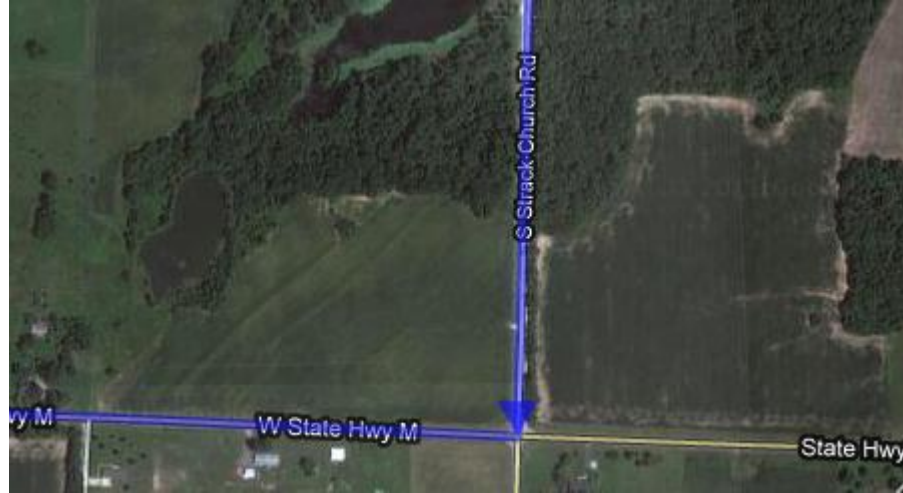

Direction to Reifsnider State Park Open Shooting Range (From the O'fallon MO area)

1. 70 West to Exit 199 (about 11 miles west of the 40/64 interchange). Turn left off exit, and then turn right on Old U.S. 40 / E Veterans Memorial Pkwy

2. Take Old U.S. 40 / E Veterans Memorial Pkwy west for about 2 miles and turn LEFT on S Strack Church Rd.

3. Go south on S Strack Church Rd for about 1.1 miles, then turn right on W State Hwy M

4. Take W State Hwy M west for 1 mile, then turn LEFT on Schuetzen Ground Rd

5. Take Schuetzen Ground Rd south for 2.8 miles (be careful, easy to miss turn) then turn RIGHT on Ref Sneider Park Rd

6. It's about 1.9 miles to the range. At about 1.6 miles, you have a place where you can go left or right (see image below). Stay to the right, and it's another 0.3 miles.

There is a creek you have to drive through. If it's been raining, recommend you drive a 4X4.